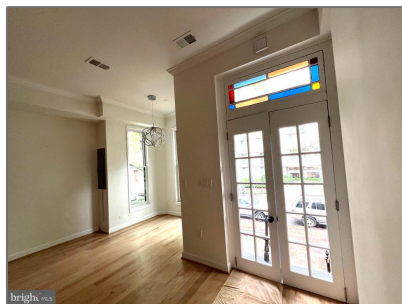

# Residential

2,513 Sqft - 951 25TH STREET NW,  
WASHINGTON, DC 20037

## Basic Details

Property Type: **Residential**

Listing Type: **For Sale**

Price: **\$2,950,000**

Bedrooms: **6**

Bathrooms: **4**

Sqft: **2,513 Sqft**

Year Built: **1905**