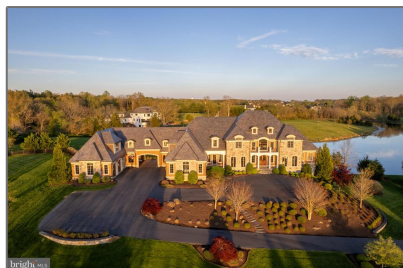

Residential

15,698 Sqft - 22694 CREIGHTON FARMS DRIVE,
LEESBURG, VA 20175

Basic [Details](#)

Property Type: **Residential**

Listing Type: **For Sale**

Price: **\$6,299,990**

Bedrooms: **7**

Bathrooms: **7**

Sqft: **15,698 Sqft**

Year Built: **2010**

Price Per SQFT: **\$554**

Status: **Active**

Agent [Info](#)

Amber Williams

 (703) 944-3884

 amber@sweethomesamerica.com