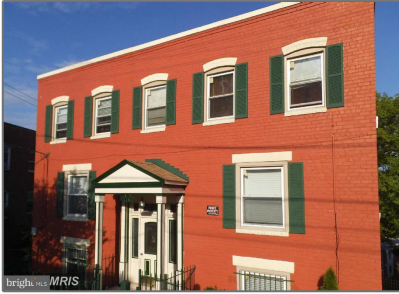

Residential Lease

900 Sqft - 3146 BUENA VISTA TERRACE SE 5,
WASHINGTON, DC 20020

Basic [Details](#)

Property Type:	Residential Lease
Listing Type:	For Rent
Price:	\$2,448
Bedrooms:	3
Bathrooms:	1
Sqft:	900 Sqft
Year Built:	1944
Price Per SQFT:	\$3
Status:	Active