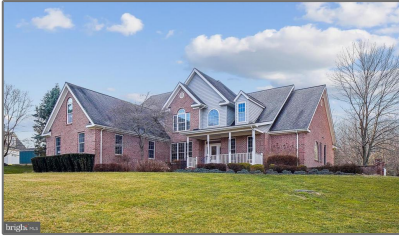

# Residential

4,160 Sqft - 9643 WATKINS ROAD,  
GAITHERSBURG, MD 20882

## Basic [Details](#)

Property Type: **Residential**

Listing Type: **For Sale**

Price: **\$1,150,000**

Bedrooms: **6**

Bathrooms: **4**

Sqft: **4,160 Sqft**

Year Built: **2004**