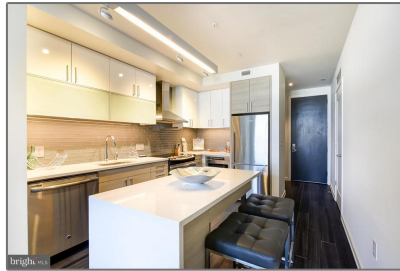

Residential Lease

378 Sqft - 800 NEW JERSEY AVENUE SE 1,
WASHINGTON, DC 20003

Basic Details

Property Type: **Residential Lease**

Listing Type: **For Rent**

Price: **\$2,285**

Bedrooms: **1**

Bathrooms: **1**