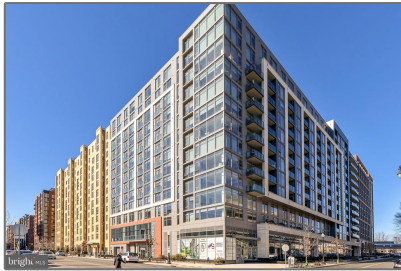

# Residential Lease

766 Sqft - 150 I STREET SE 2, WASHINGTON, DC  
20003