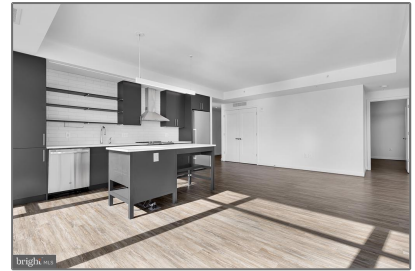

## Basic Details

Property Type:	<b>Residential Lease</b>
Listing Type:	<b>For Rent</b>
Price:	<b>\$2,275</b>
Bathrooms:	<b>1</b>
Sqft:	<b>422 Sqft</b>
Year Built:	<b>2020</b>
Price Per SQFT:	<b>\$5</b>
Status:	<b>Active</b>