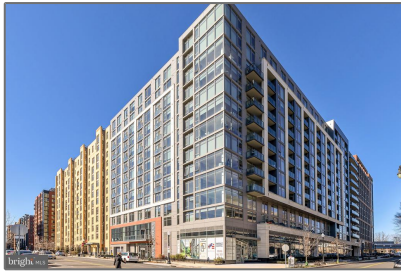

# Residential Lease

422 Sqft - 150 I STREET SE, WASHINGTON, DC  
20003