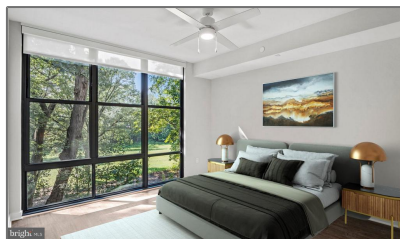

Residential Lease

1,041 Sqft - 3990 UPTON STREET NW 2,
WASHINGTON, DC 20016

Basic Details

Property Type: **Residential Lease**

Listing Type: **For Rent**

Price: **\$4,612**

Bedrooms: **2**

Bathrooms: **2**

Sqft: **1,041 Sqft**

Year Built: **2023**

Price Per SQFT: **\$4**

Status: **Active**

Agent Info

Amber Williams

 (703) 944-3884

 amber@sweethomesamerica.com
