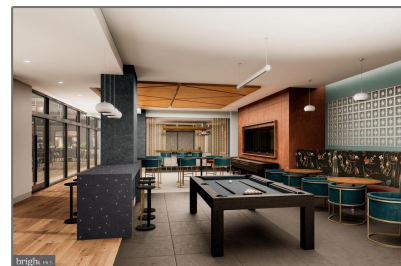

Residential Lease

1,041 Sqft - 3990 UPTON STREET NW 2,
WASHINGTON, DC 20016

Basic Details

Property Type: **Residential Lease**

Listing Type: **For Rent**

Price: **$4,612**

Bedrooms: **2**

Bathrooms: **2**

Sqft: **1,041 Sqft**

Year Built: **2023**

Price Per SQFT: **$4**

Status: **Active**