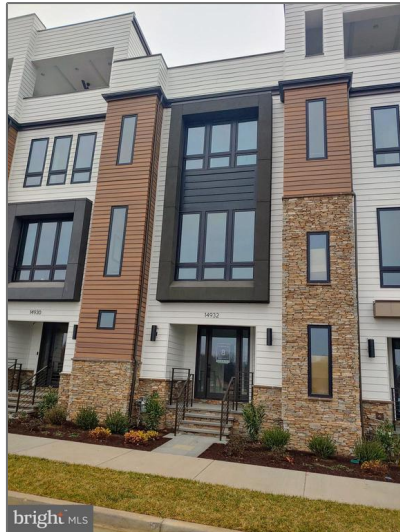

# Residential

2,336 Sqft - 14932 DISPATCH ST 8, ROCKVILLE,  
MD 20850

## Basic Details

Property Type:	<b>Residential</b>
Listing Type:	<b>For Sale</b>
Price:	<b>\$1,099,900</b>
Bedrooms:	<b>3</b>
Bathrooms:	<b>2</b>
Sqft:	<b>2,336 Sqft</b>
Year Built:	<b>2024</b>
Price Per SQFT:	<b>\$471</b>
Status:	<b>Active</b>