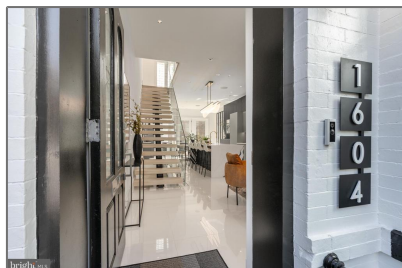

Residential

2,704 Sqft - 1604 13TH STREET NW,
WASHINGTON, DC 20009

Basic [Details](#)

Property Type: **Residential**

Listing Type: **For Sale**

Price: **\$2,950,000**

Bedrooms: **4**

Bathrooms: **3**