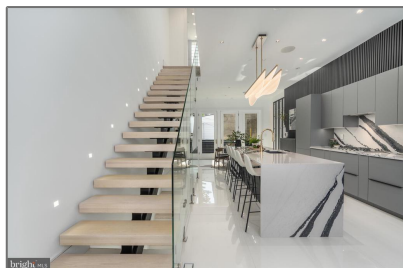

Residential

2,704 Sqft - 1604 13TH STREET NW,
WASHINGTON, DC 20009

Basic [Details](#)

Property Type: **Residential**

Listing Type: **For Sale**

Price: **\$2,950,000**

Bedrooms: **4**

Bathrooms: **3**