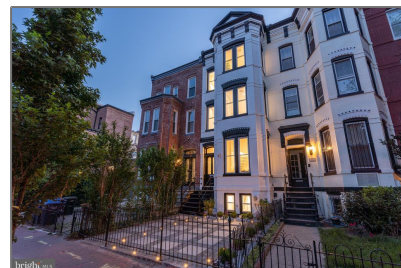

Residential

2,704 Sqft - 1604 13TH STREET NW,
WASHINGTON, DC 20009

Basic [Details](#)

Property Type: **Residential**

Listing Type: **For Sale**

Price: **\$2,950,000**

Bedrooms: **4**

Bathrooms: **3**

Sqft: **2,704 Sqft**

Year Built: **1985**

Price Per SQFT: **\$1,364**

Status: **Active**

Agent [Info](#)

Amber Williams

 (703) 944-3884

 amber@sweethomesamerica.com
