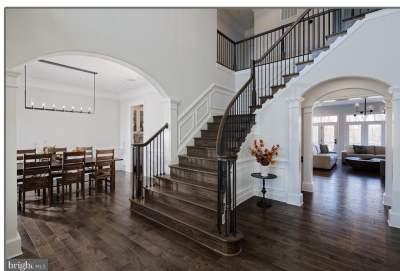

Residential

5,797 Sqft - CHURCH ROAD, BOWIE, MD 20720

Basic Details

Property Type: **Residential**

Listing Type: **For Sale**

Price: **\$1,349,000**

Bedrooms: **5**

Bathrooms: **4**