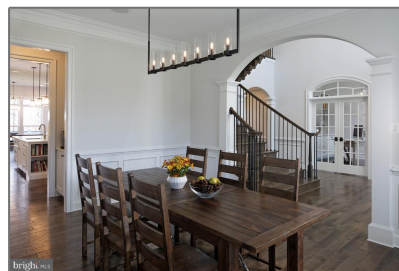

Residential

5,797 Sqft - CHURCH ROAD, BOWIE, MD 20720

Basic Details

Property Type: **Residential**

Listing Type: **For Sale**

Price: **\$1,349,000**

Bedrooms: **5**

Bathrooms: **4**