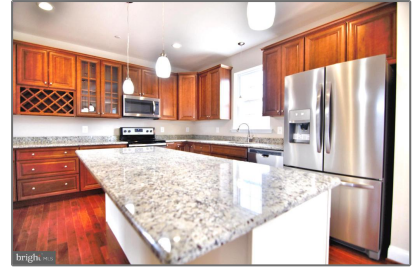

# Residential

2,400 Sqft - 13110 ALYSON PLACE, CHARLOTTE  
HALL, MD 20622