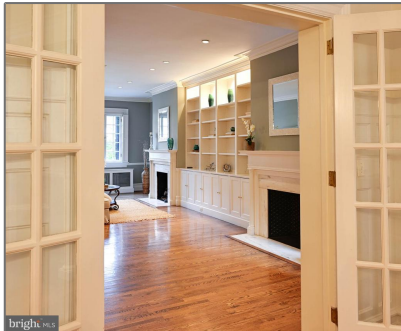

Residential

4,368 Sqft - 2127 LEROY PLACE NW,
WASHINGTON, DC 20008

Basic Details

Property Type: **Residential**

Listing Type: **For Sale**

Price: **\$3,398,000**

Bedrooms: **4**

Bathrooms: **4**