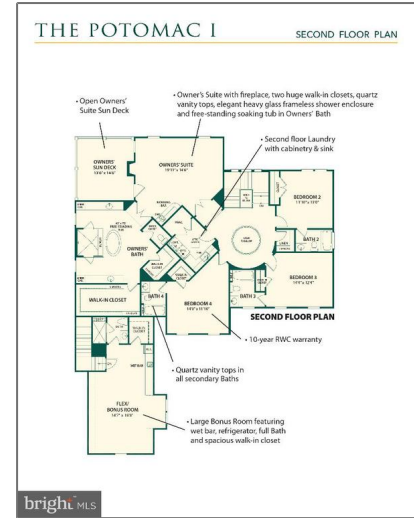

Residential

6,650 Sqft - 17221 TOM FOX AVENUE,
POOLESVILLE, MD 20837

Basic Details

Property Type:	Residential
Listing Type:	For Sale
Price:	\$1,938,650
Bedrooms:	7
Bathrooms:	7
Sqft:	6,650 Sqft
Year Built:	2023
Price Per SQFT:	\$383
Status:	Active