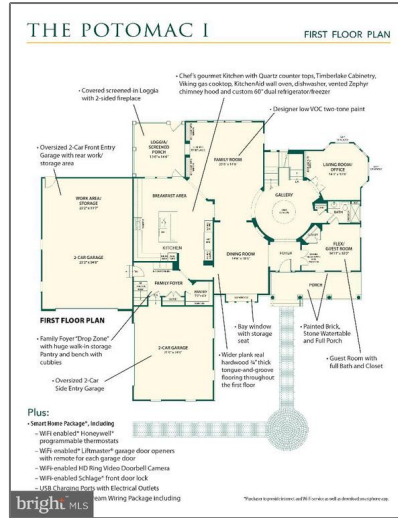

Residential

6,650 Sqft - 17221 TOM FOX AVENUE,
POOLESVILLE, MD 20837

Basic Details

Property Type:	Residential
Listing Type:	For Sale
Price:	\$1,938,650
Bedrooms:	7
Bathrooms:	7
Sqft:	6,650 Sqft
Year Built:	2023
Price Per SQFT:	\$383
Status:	Active