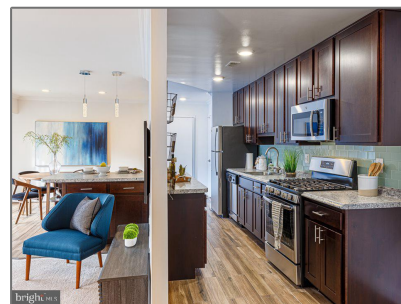

Residential Lease

809 Sqft - 8130 PRESCOTT, VIENNA, VA 22180

Basic [Details](#)

Property Type: **Residential Lease**

Listing Type: **For Rent**

Price: **$2,075**

Bedrooms: **1**

Bathrooms: **1**

Sqft: **809 Sqft**

Year Built: **1969**

Price Per SQFT: **$3**

Status: **Active**