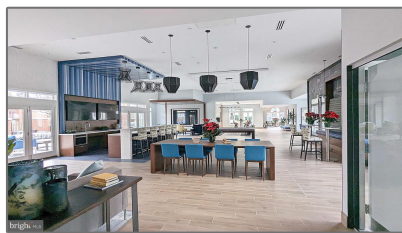

Residential Lease

809 Sqft - 8130 PRESCOTT, VIENNA, VA 22180

Basic [Details](#)

Property Type: **Residential Lease**

Listing Type: **For Rent**

Price: **$2,075**

Bedrooms: **1**

Bathrooms: **1**

Sqft: **809 Sqft**

Year Built: **1969**

Price Per SQFT: **$3**

Status: **Active**