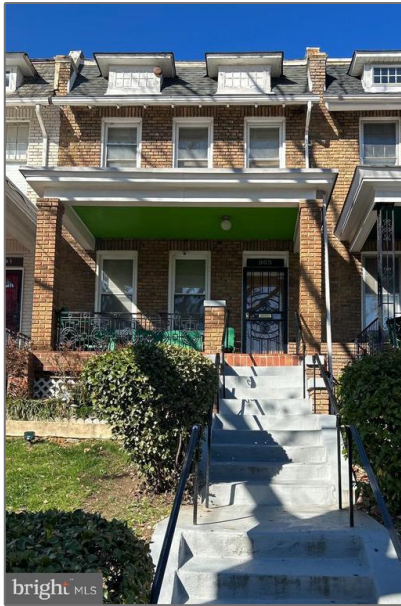

Residential

1,732 Sqft - 805 LONGFELLOW STREET NW,
WASHINGTON, DC 20011

Basic [Details](#)

Property Type:	Residential
Listing Type:	For Sale
Price:	\$590,000
Bedrooms:	3
Bathrooms:	2
Sqft:	1,732 Sqft
Year Built:	1922
Price Per SQFT:	\$447
Status:	Active