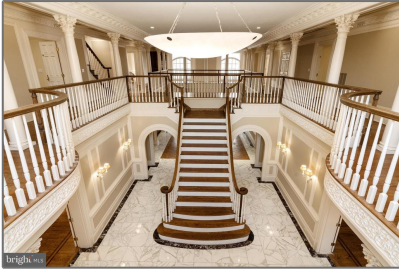

# Residential

13,795 Sqft - 8537 OLD DOMINION DRIVE,  
MCLEAN, VA 22102