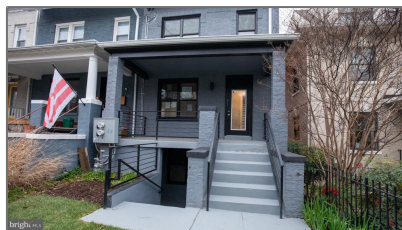

Residential

1,616 Sqft - 1321 SHEPHERD STREET NW 1,
WASHINGTON, DC 20011

Basic Details

Property Type: **Residential**

Listing Type: **For Sale**

Price: **\$949,900**

Bedrooms: **2**

Bathrooms: **2**

Sqft: **1,616 Sqft**

Year Built: **1917**

Price Per SQFT: **\$588**

Status: **Active**

Agent Info

Amber Williams

 (703) 944-3884

 amber@sweethomesamerica.com
