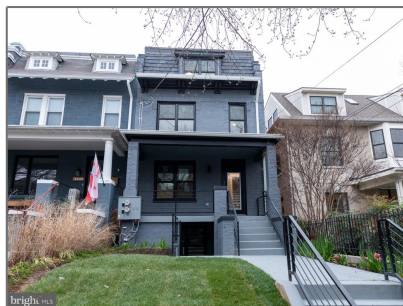

Residential

1,616 Sqft - 1321 SHEPHERD STREET NW 1,
WASHINGTON, DC 20011

Basic Details

Property Type: **Residential**

Listing Type: **For Sale**

Price: **\$949,900**

Bedrooms: **2**

Bathrooms: **2**

Sqft: **1,616 Sqft**

Year Built: **1917**

Price Per SQFT: **\$588**

Status: **Active**

Agent Info

Amber Williams

 (703) 944-3884

 amber@sweethomesamerica.com
