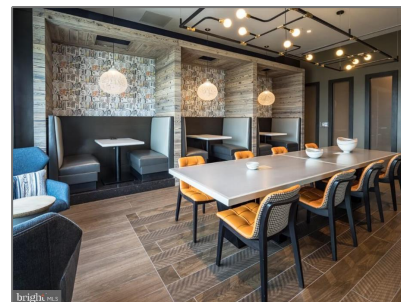

Residential Lease

6,278 Sqft - 4850 RUGBY AVENUE, BETHESDA,
MD 20814

Basic Details

Property Type: **Residential Lease**

Listing Type: **For Rent**

Price: **\$4,500**

Bedrooms: **1**

Bathrooms: **1**