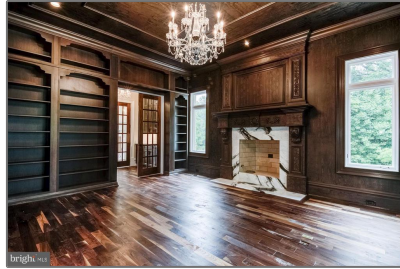

Residential

22,332 Sqft - 35A ELSIRAGY COURT, MCLEAN,
VA 22102

Basic Details

Property Type:	Residential
Listing Type:	For Sale
Price:	\$10,000,000
Bedrooms:	7
Bathrooms:	8
Sqft:	22,332 Sqft
Year Built:	2024
Price Per SQFT:	\$640
Status:	Active