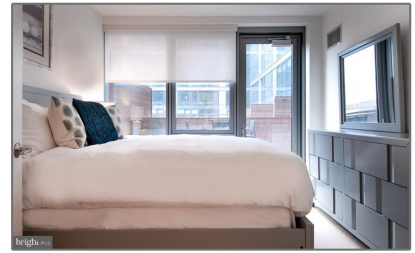

Residential Lease

- 28 K STREET SE, WASHINGTON, DC 20003

Basic Details

Property Type: **Residential Lease**

Listing Type: **For Rent**

Price: **\$5,700**

Bedrooms: **1**

Bathrooms: **1**