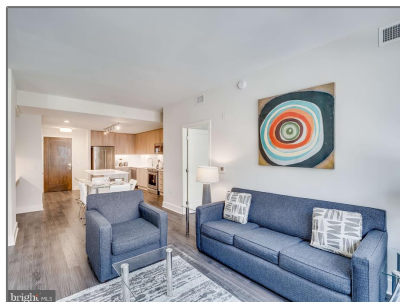

Residential Lease

730 Sqft - 4901 MONTGOMERY LANE,
BETHESDA, MD 20814

Basic Details

Property Type: **Residential Lease**

Listing Type: **For Rent**

Price: **\$5,650**

Bedrooms: **1**

Bathrooms: **1**

Sqft: **730 Sqft**

Year Built: **2018**

Price Per SQFT: **\$8**

Status: **Active**

Agent Info

Amber Williams

📞 (703) 944-3884

✉️ amber@sweethomesamerica.com
