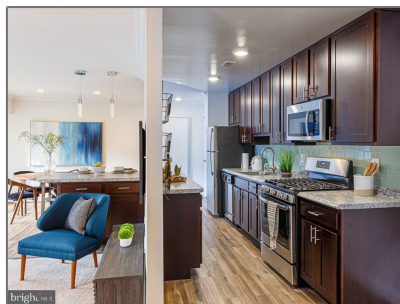

Residential Lease

1,015 Sqft - 8130 PRESCOTT DR, VIENNA, VA
22180

Basic Details

Property Type: **Residential Lease**

Listing Type: **For Rent**

Price: **$2,569**

Bedrooms: **2**

Bathrooms: **2**

Sqft: **1,015 Sqft**

Year Built: **1969**

Price Per SQFT: **$3**

Status: **Active**