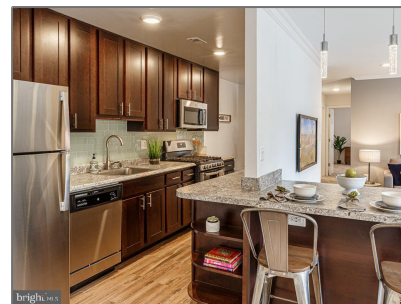

Residential Lease

1,015 Sqft - 8130 PRESCOTT DR, VIENNA, VA
22180

Basic Details

Property Type: **Residential Lease**

Listing Type: **For Rent**

Price: **$2,569**

Bedrooms: **2**

Bathrooms: **2**

Sqft: **1,015 Sqft**

Year Built: **1969**

Price Per SQFT: **$3**

Status: **Active**