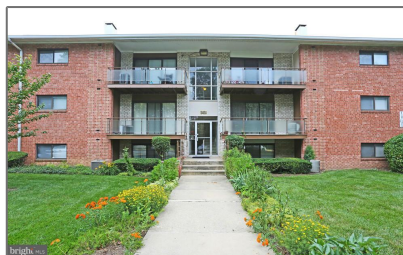

Residential Lease

800 Sqft - 10401 46TH AVENUE, BELTSVILLE,
MD 20705

Basic [Details](#)

Property Type: **Residential Lease**

Listing Type: **For Rent**

Price: **\$1,625**

Bedrooms: **1**

Bathrooms: **1**

Sqft: **800 Sqft**

Year Built: **1962**

Price Per SQFT: **\$2**

Status: **Active**

Agent [Info](#)

Amber Williams

 (703) 944-3884

 amber@sweethomesamerica.com
