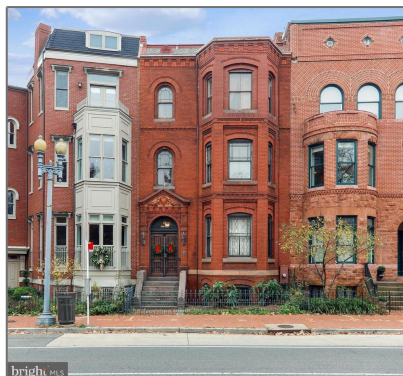

# Residential

4,760 Sqft - 23 LOGAN CIRCLE NW,  
WASHINGTON, DC 20005

## Basic Details

Property Type: **Residential**

Listing Type: **For Sale**

Price: **\$3,500,000**

Bedrooms: **6**

Bathrooms: **4**

Sqft: **4,760 Sqft**

Year Built: **1883**