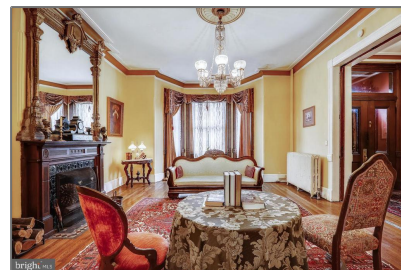

## Basic Details

Property Type: **Residential**

Listing Type: **For Sale**

Price: **\$3,500,000**

Bedrooms: **6**

Bathrooms: **4**

Sqft: **4,760 Sqft**

Year Built: **1883**