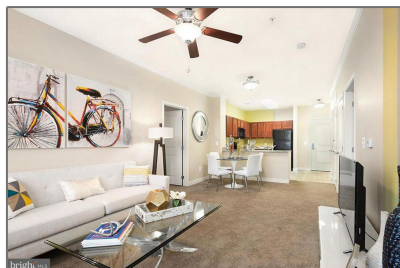

Residential Lease

1,136 Sqft - 2701 NEABSCO COMMON PLACE 2,
WOODBIDGE, VA 22191

Basic Details

Property Type: **Residential Lease**

Listing Type: **For Rent**

Price: **\$2,702**

Bedrooms: **2**

Bathrooms: **2**

Sqft: **1,136 Sqft**

Year Built: **2015**

Price Per SQFT: **\$2**

Status: **Active**

Agent Info

Amber Williams

 (703) 944-3884

 amber@sweethomesamerica.com